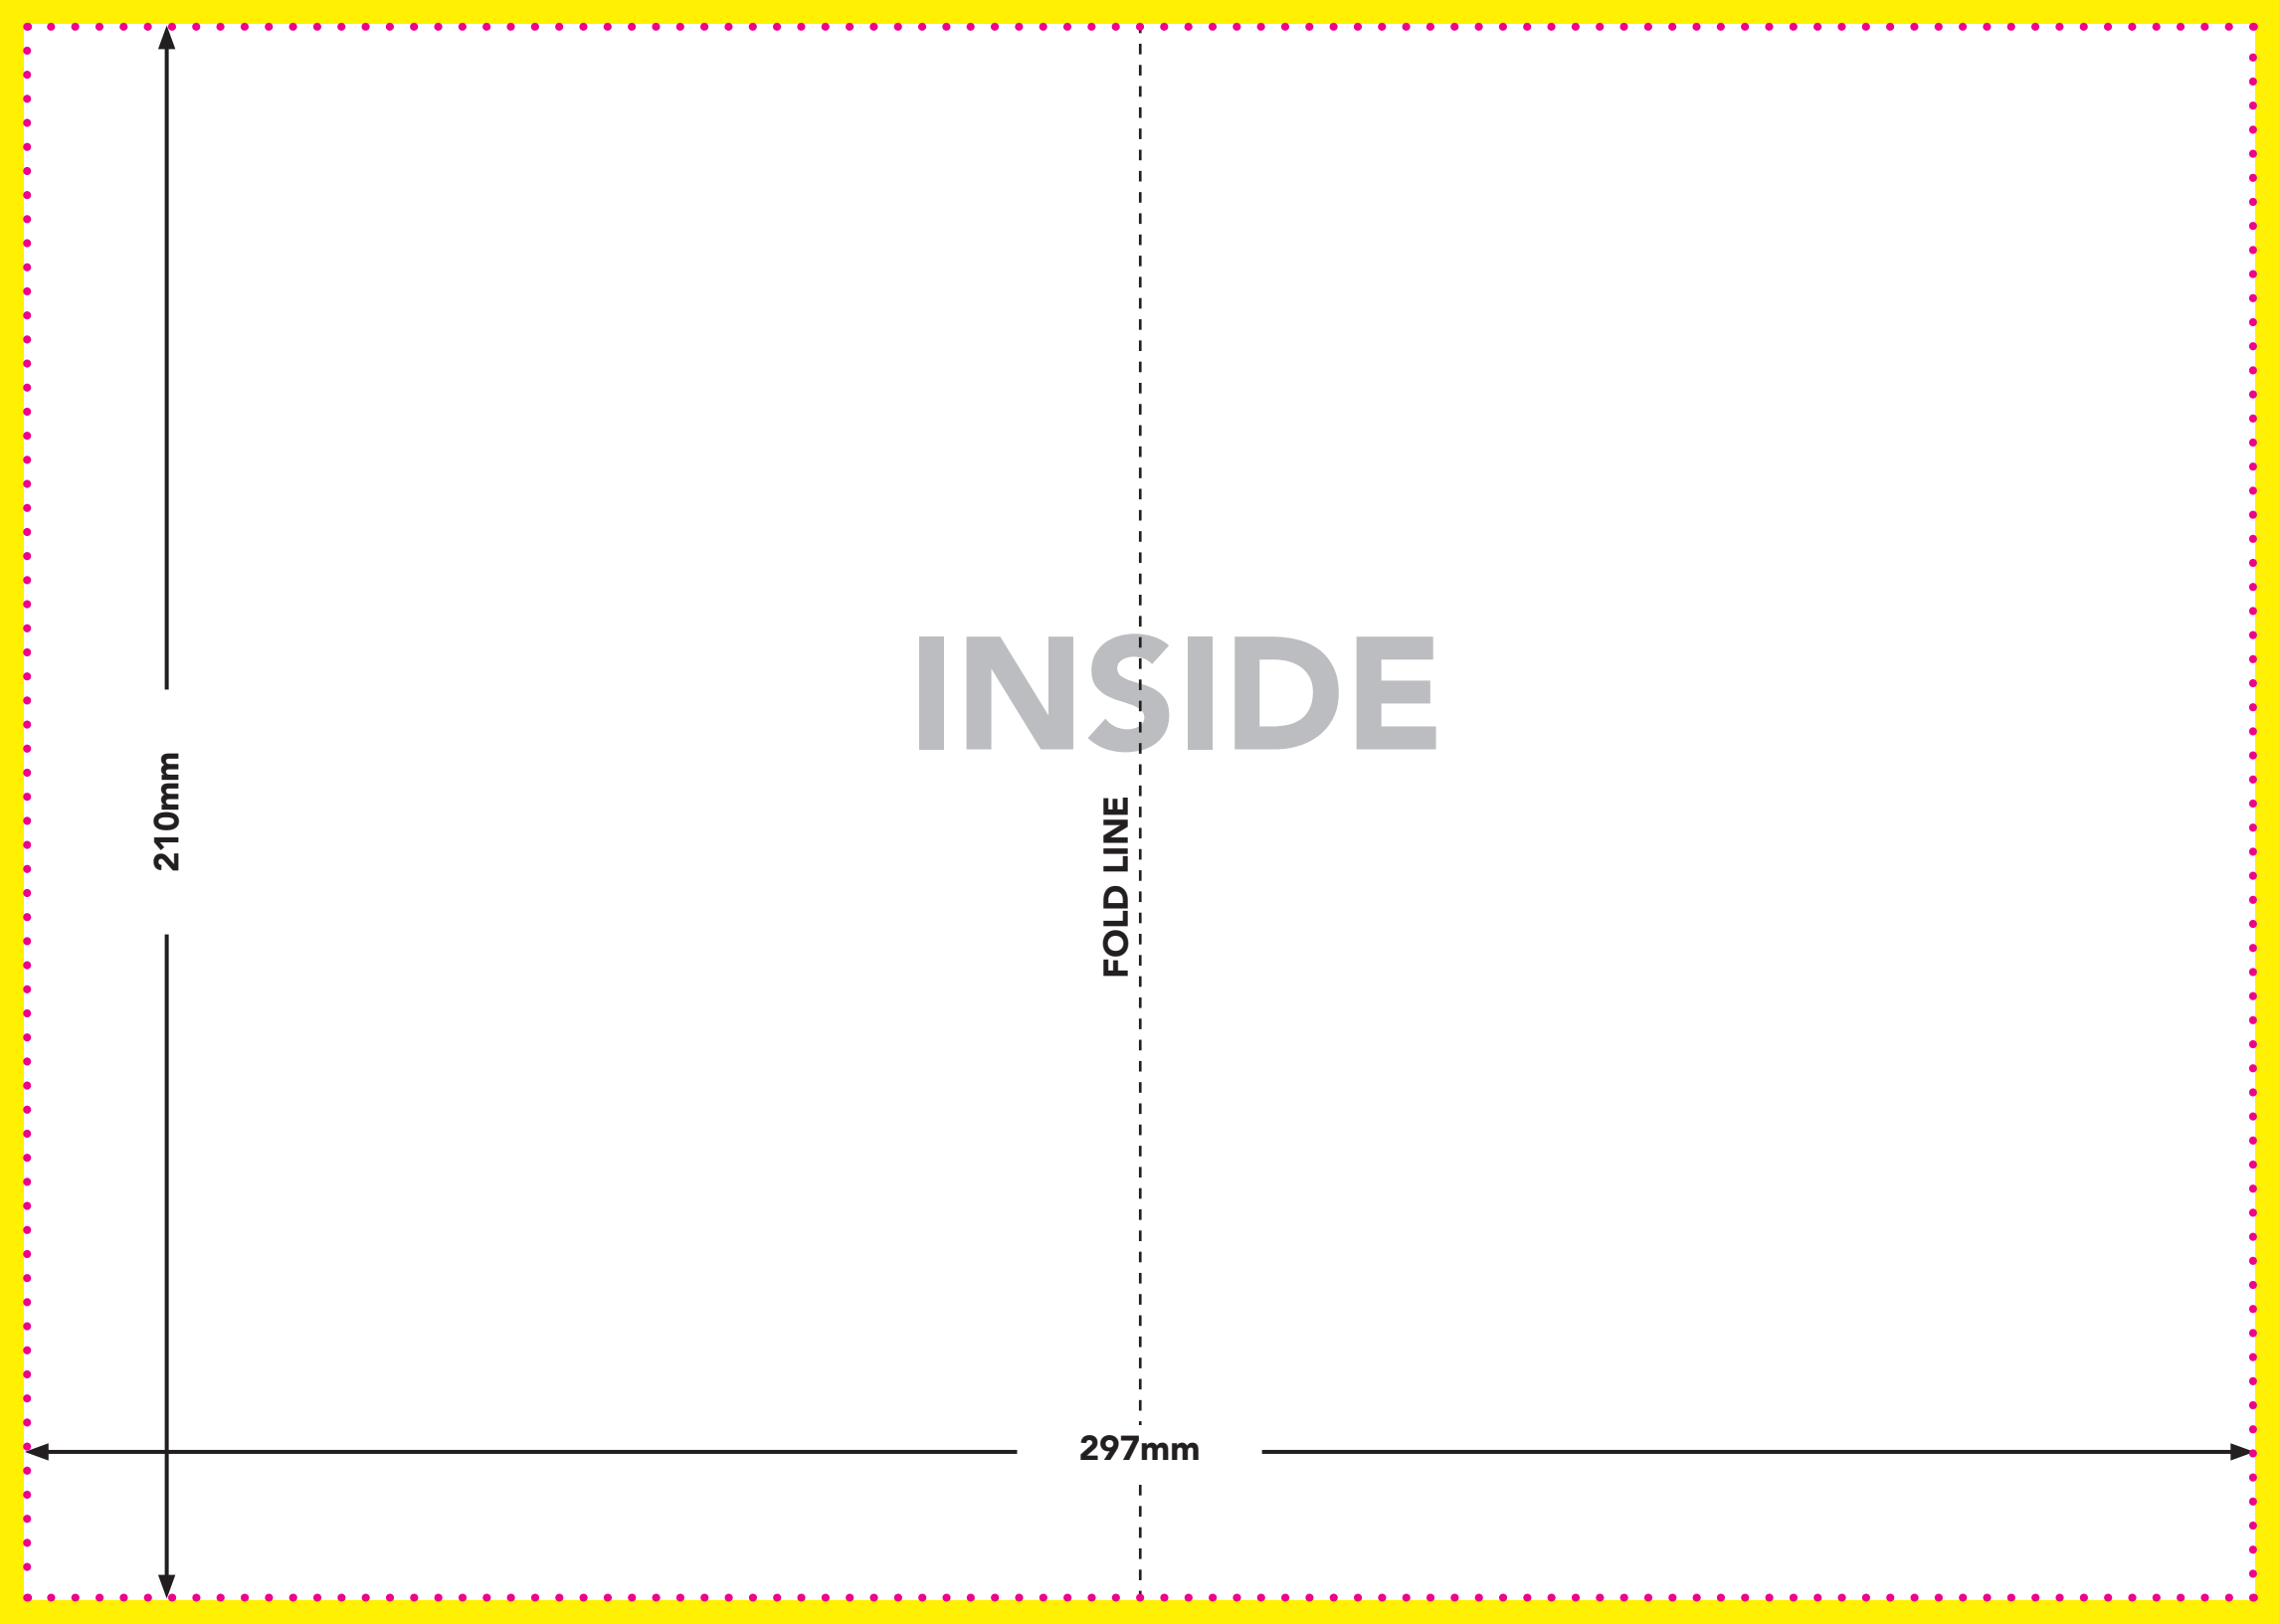

If undelivered please return to:
Place address here in 8pt

This space for indicia
5mm clear of top right

Keep this space clear of any artwork

A5 4pp Mailer Template

Overall size - 210 x 297mm

OUTSIDE

FOLD LINE

297mm

210mm

KEY

— 7MM MARGIN
"SAFE ZONE"

••• TRIM LINE

■ BLEED AREA

The BLUE line is the edge of the "text safe zone". All text and imagery should be within this margin (unless it bleeds off the page).

The pink dotted line is the trim line.

The yellow area is the "bleed" area. If you want an image or photo to be printed to the edge of your design, the image **MUST** continue for an extra 3mm on every edge. This "bleed" is then trimmed off after printing and is essential to avoid any white edges showing.

Please also include crop marks on your supplied artwork.

210mm

297mm

FOLD LINE

INSIDE