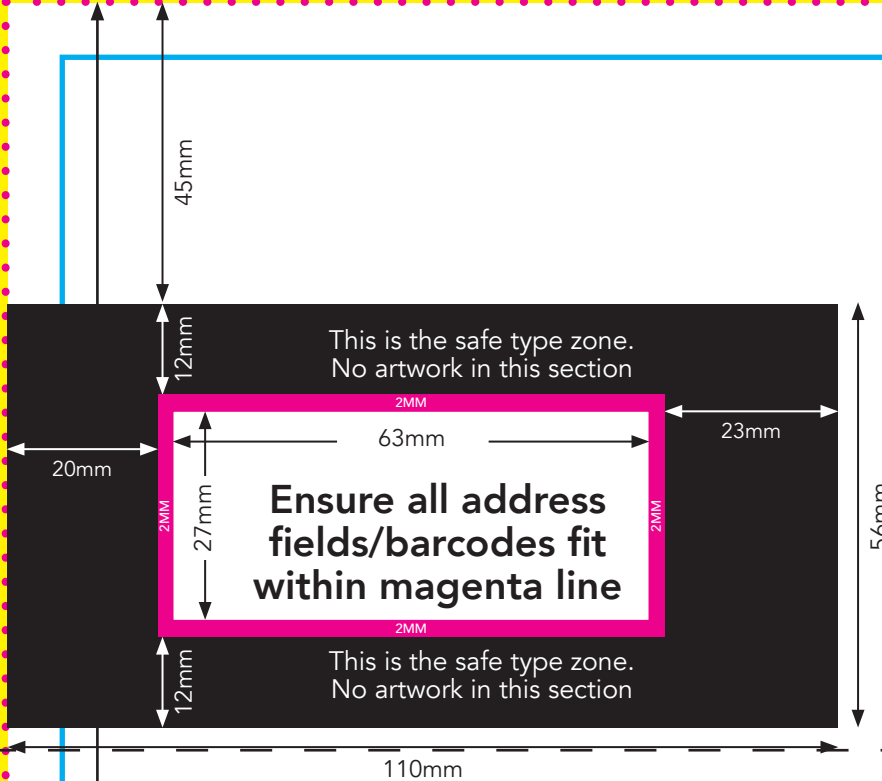

KEY

-  **7MM MARGIN "SAFE ZONE"**
-  **TRIM LINE**
-  **3MM BLEED AREA**
-  **FOLD LINE**

297mm

The BLUE line is the edge of the "text safe zone". All text and imagery should be within this margin (unless it bleeds off the page).

The pink dotted line is the trim line

The yellow area is the "bleed" area. If you want an image or photo to be printed to the edge of your design, the image **MUST** continue for an extra 3mm on every edge. This "bleed" is then trimmed off after printing and is essential to avoid any white edges showing.

Please also include crop marks on your supplied artwork

A4 ARTWORK TEMPLATE

INSERTED INTO A DL WINDOWED ENVELOPE

© Bombouche 2019

210mm