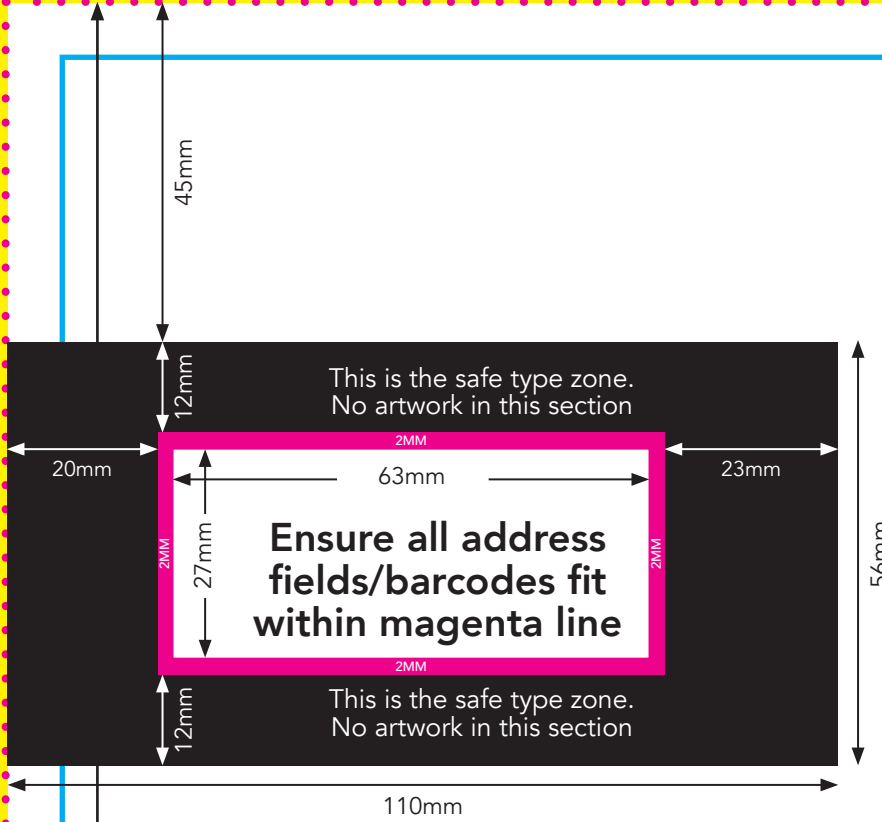

**KEY**

-  **7MM MARGIN "SAFE ZONE"**
-  **TRIM LINE**
-  **3MM BLEED AREA**
-  **FOLD LINE**

This is the safe type zone.  
No artwork in this section

**Ensure all address fields/barcodes fit within magenta line**

This is the safe type zone.  
No artwork in this section

A4 letter fold line

The BLUE line is the edge of the "text safe zone". All text and imagery should be within this margin (unless it bleeds off the page).

The pink dotted line is the trim line

The yellow area is the "bleed" area. If you want an image or photo to be printed to the edge of your design, the image MUST continue for an extra 3mm on every edge. This "bleed" is then trimmed off after printing and is essential to avoid any white edges showing.