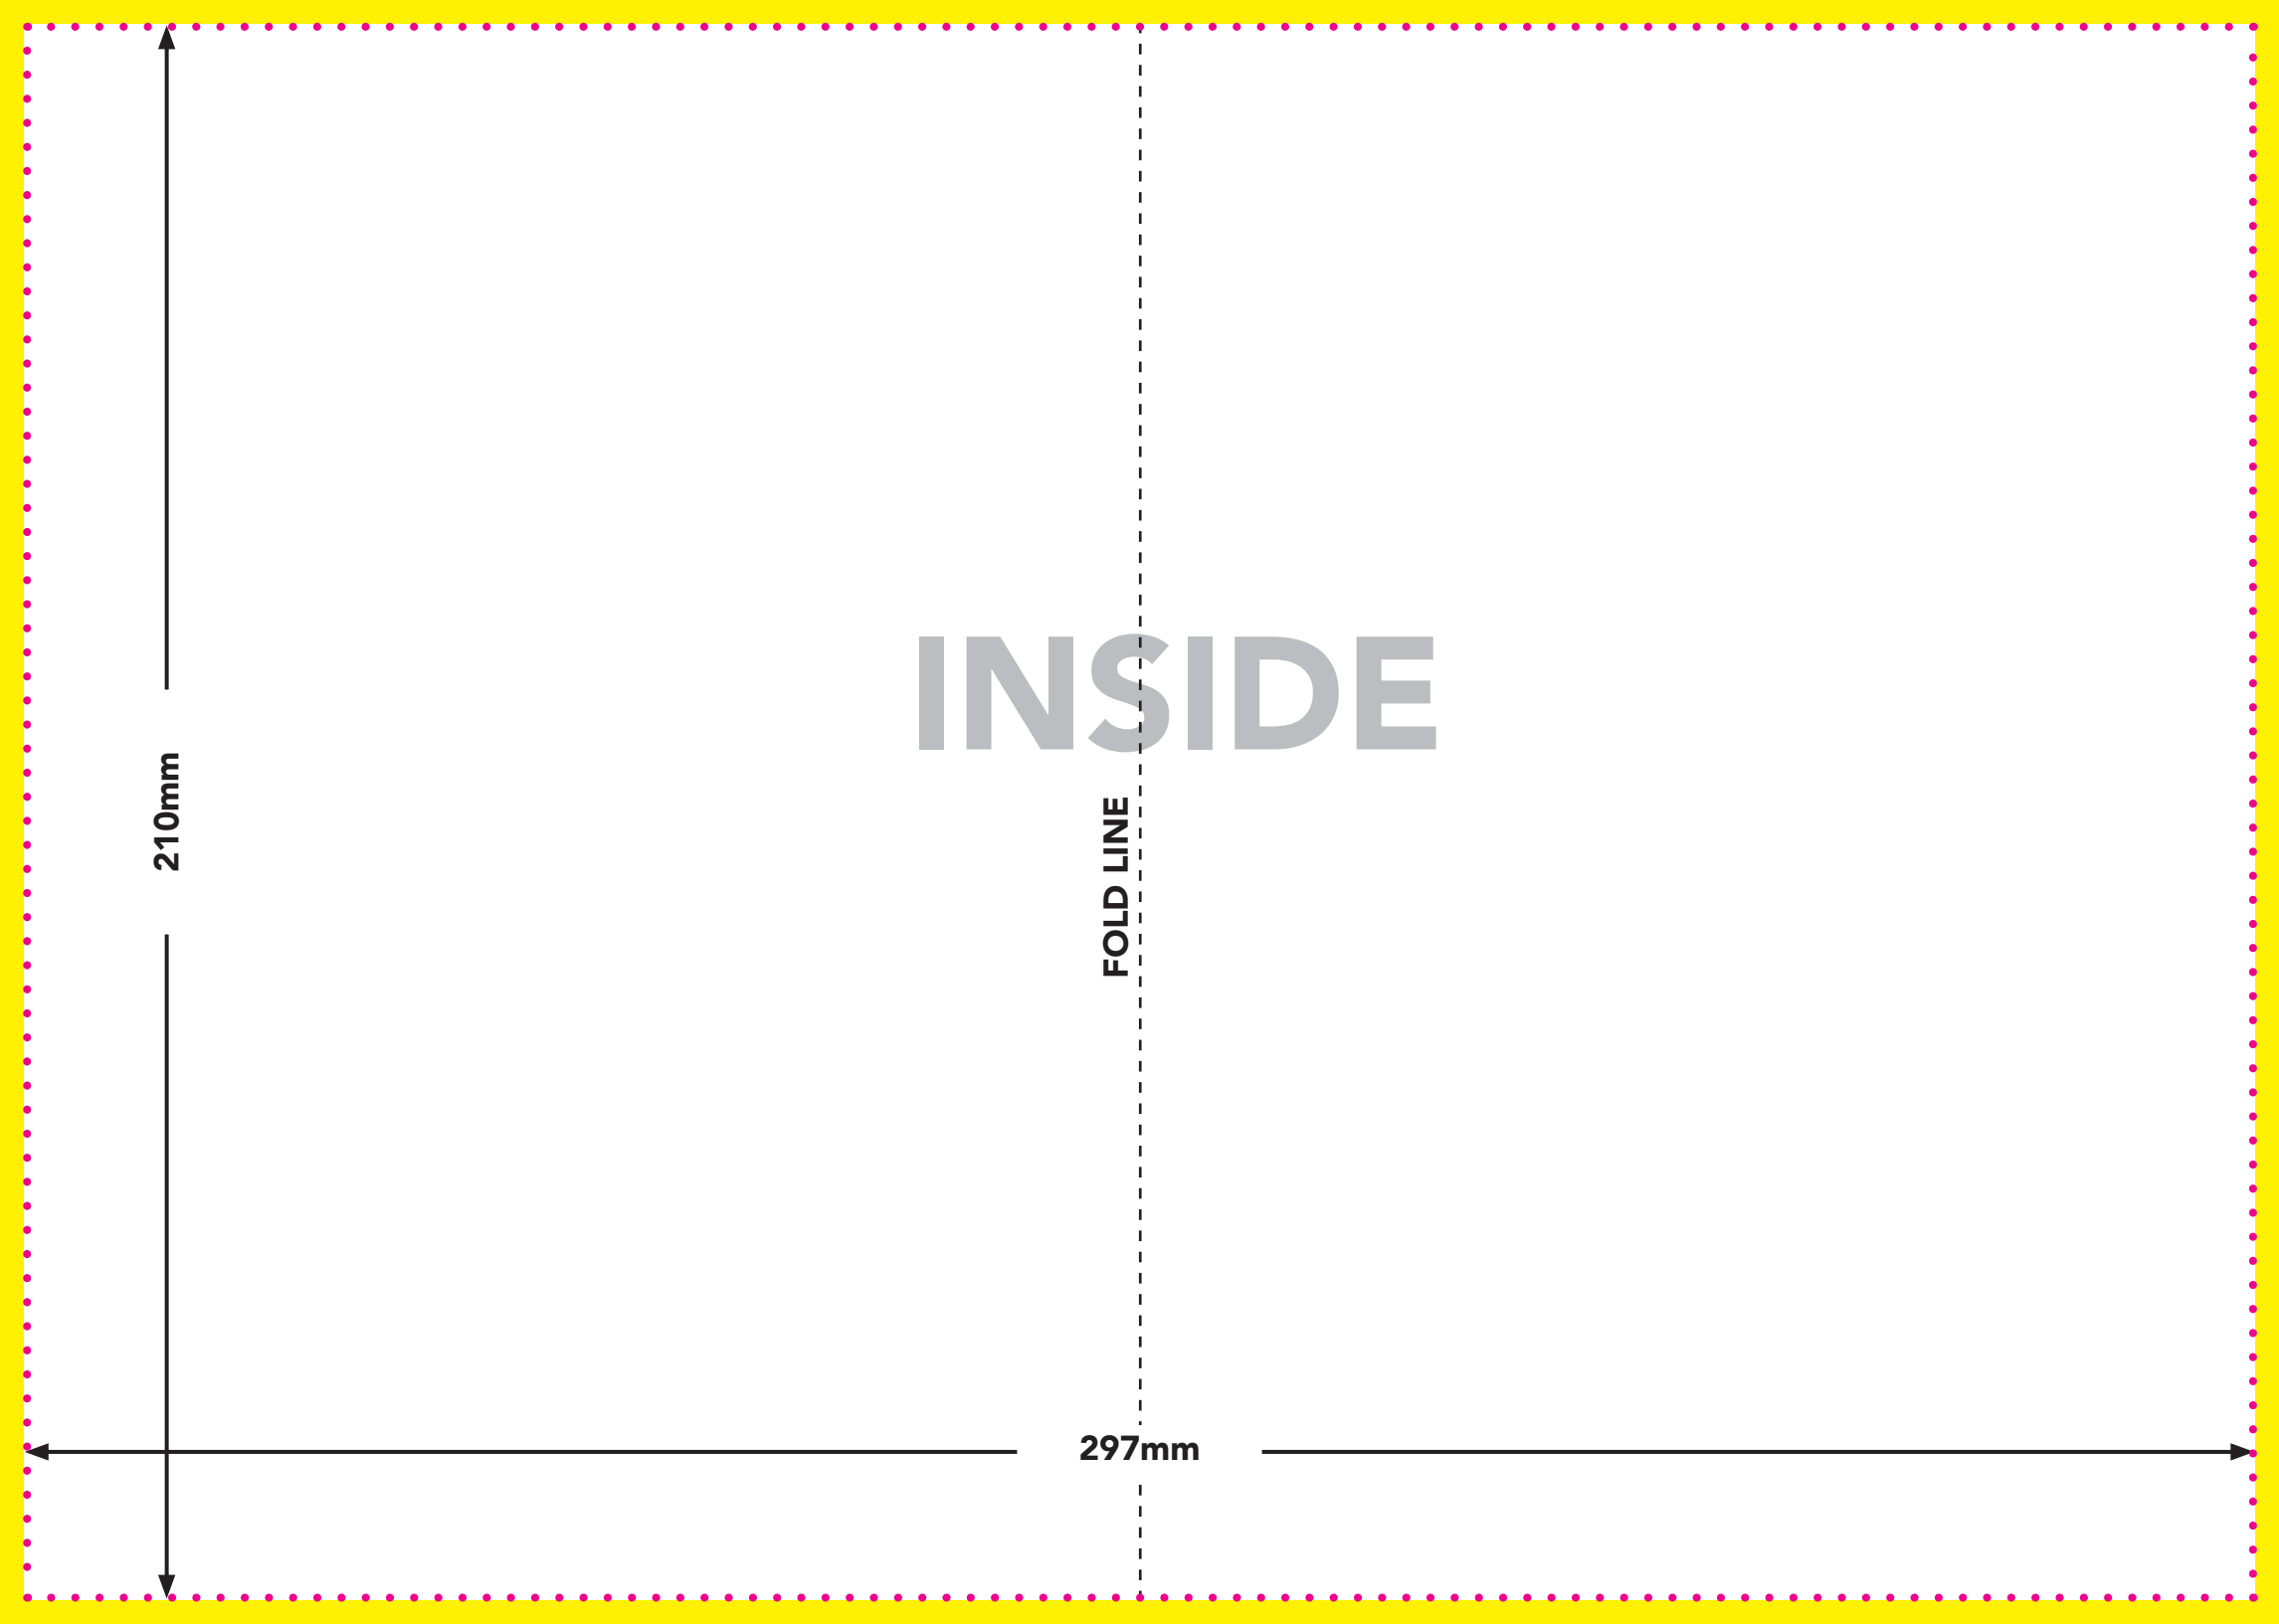

#### KEY

-  **7MM MARGIN "SAFE ZONE"**
-  **TRIM LINE**
-  **BLEED AREA**

The BLUE line is the edge of the "text safe zone". All text and imagery should be within this margin (unless it bleeds off the page).

The pink dotted line is the trim line.

The yellow area is the "bleed" area. If you want an image or photo to be printed to the edge of your design, the image **MUST** continue for an extra 3mm on every edge. This "bleed" is then trimmed off after printing and is essential to avoid any white edges showing.

# OUTSIDE

FOLD LINE

## A5 4pp Mailer Template

Overall size - 210 x 297mm

297mm

210mm

210mm

297mm

FOLD LINE

INSIDE