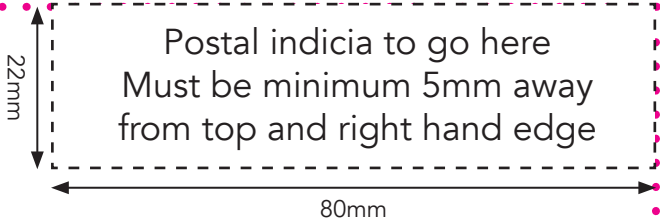

KEY

- BLUE LINE INDICATES 7MM CLEAR ZONE AROUND EDGE OF WINDOW
- MAGENTA DOTTED LINE INDICATES 5MM CLEAR ZONE AROUND EDGE OF ENVELOPE

C5 ENVELOPE ARTWORK TEMPLATE

© Bombouche 2018