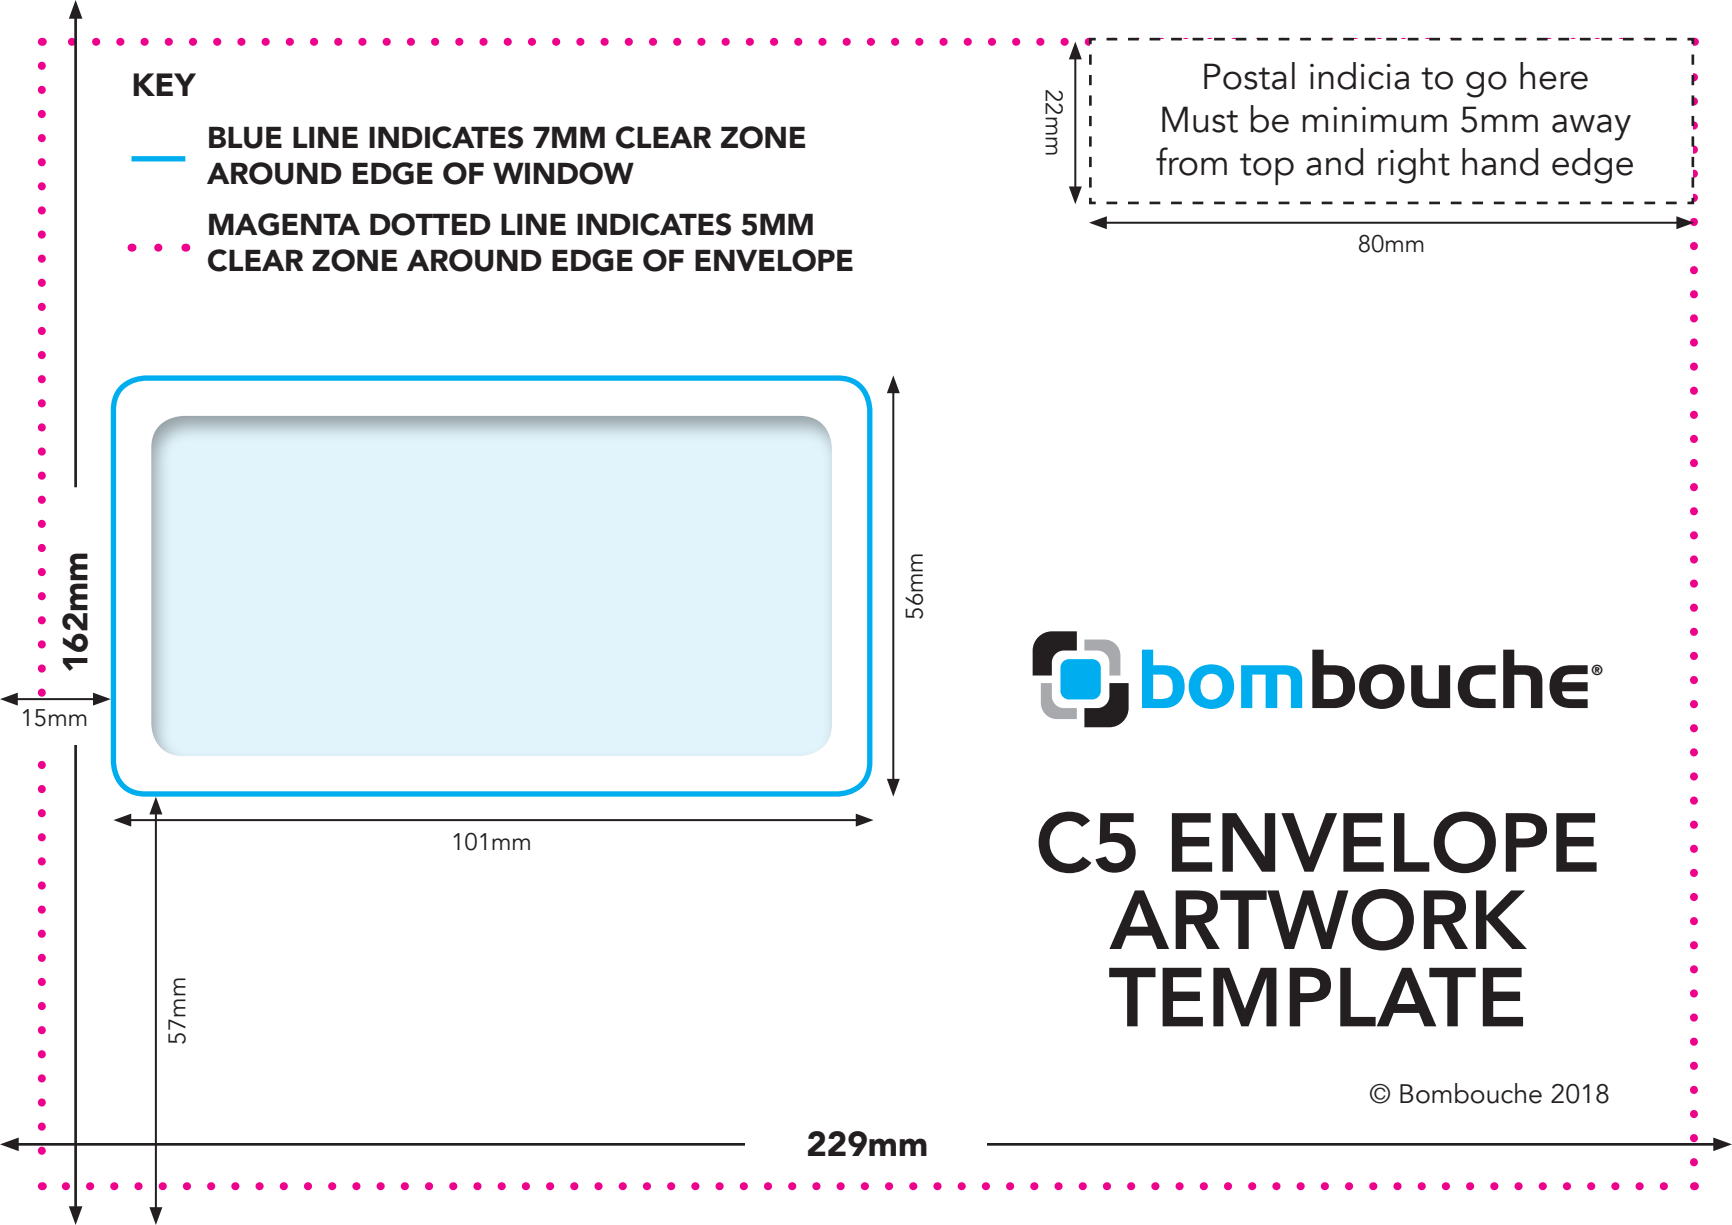

KEY

- BLUE LINE INDICATES 7MM CLEAR ZONE AROUND EDGE OF WINDOW
- MAGENTA DOTTED LINE INDICATES 5MM CLEAR ZONE AROUND EDGE OF ENVELOPE

C5 ENVELOPE ARTWORK TEMPLATE

© Bombouche 2018