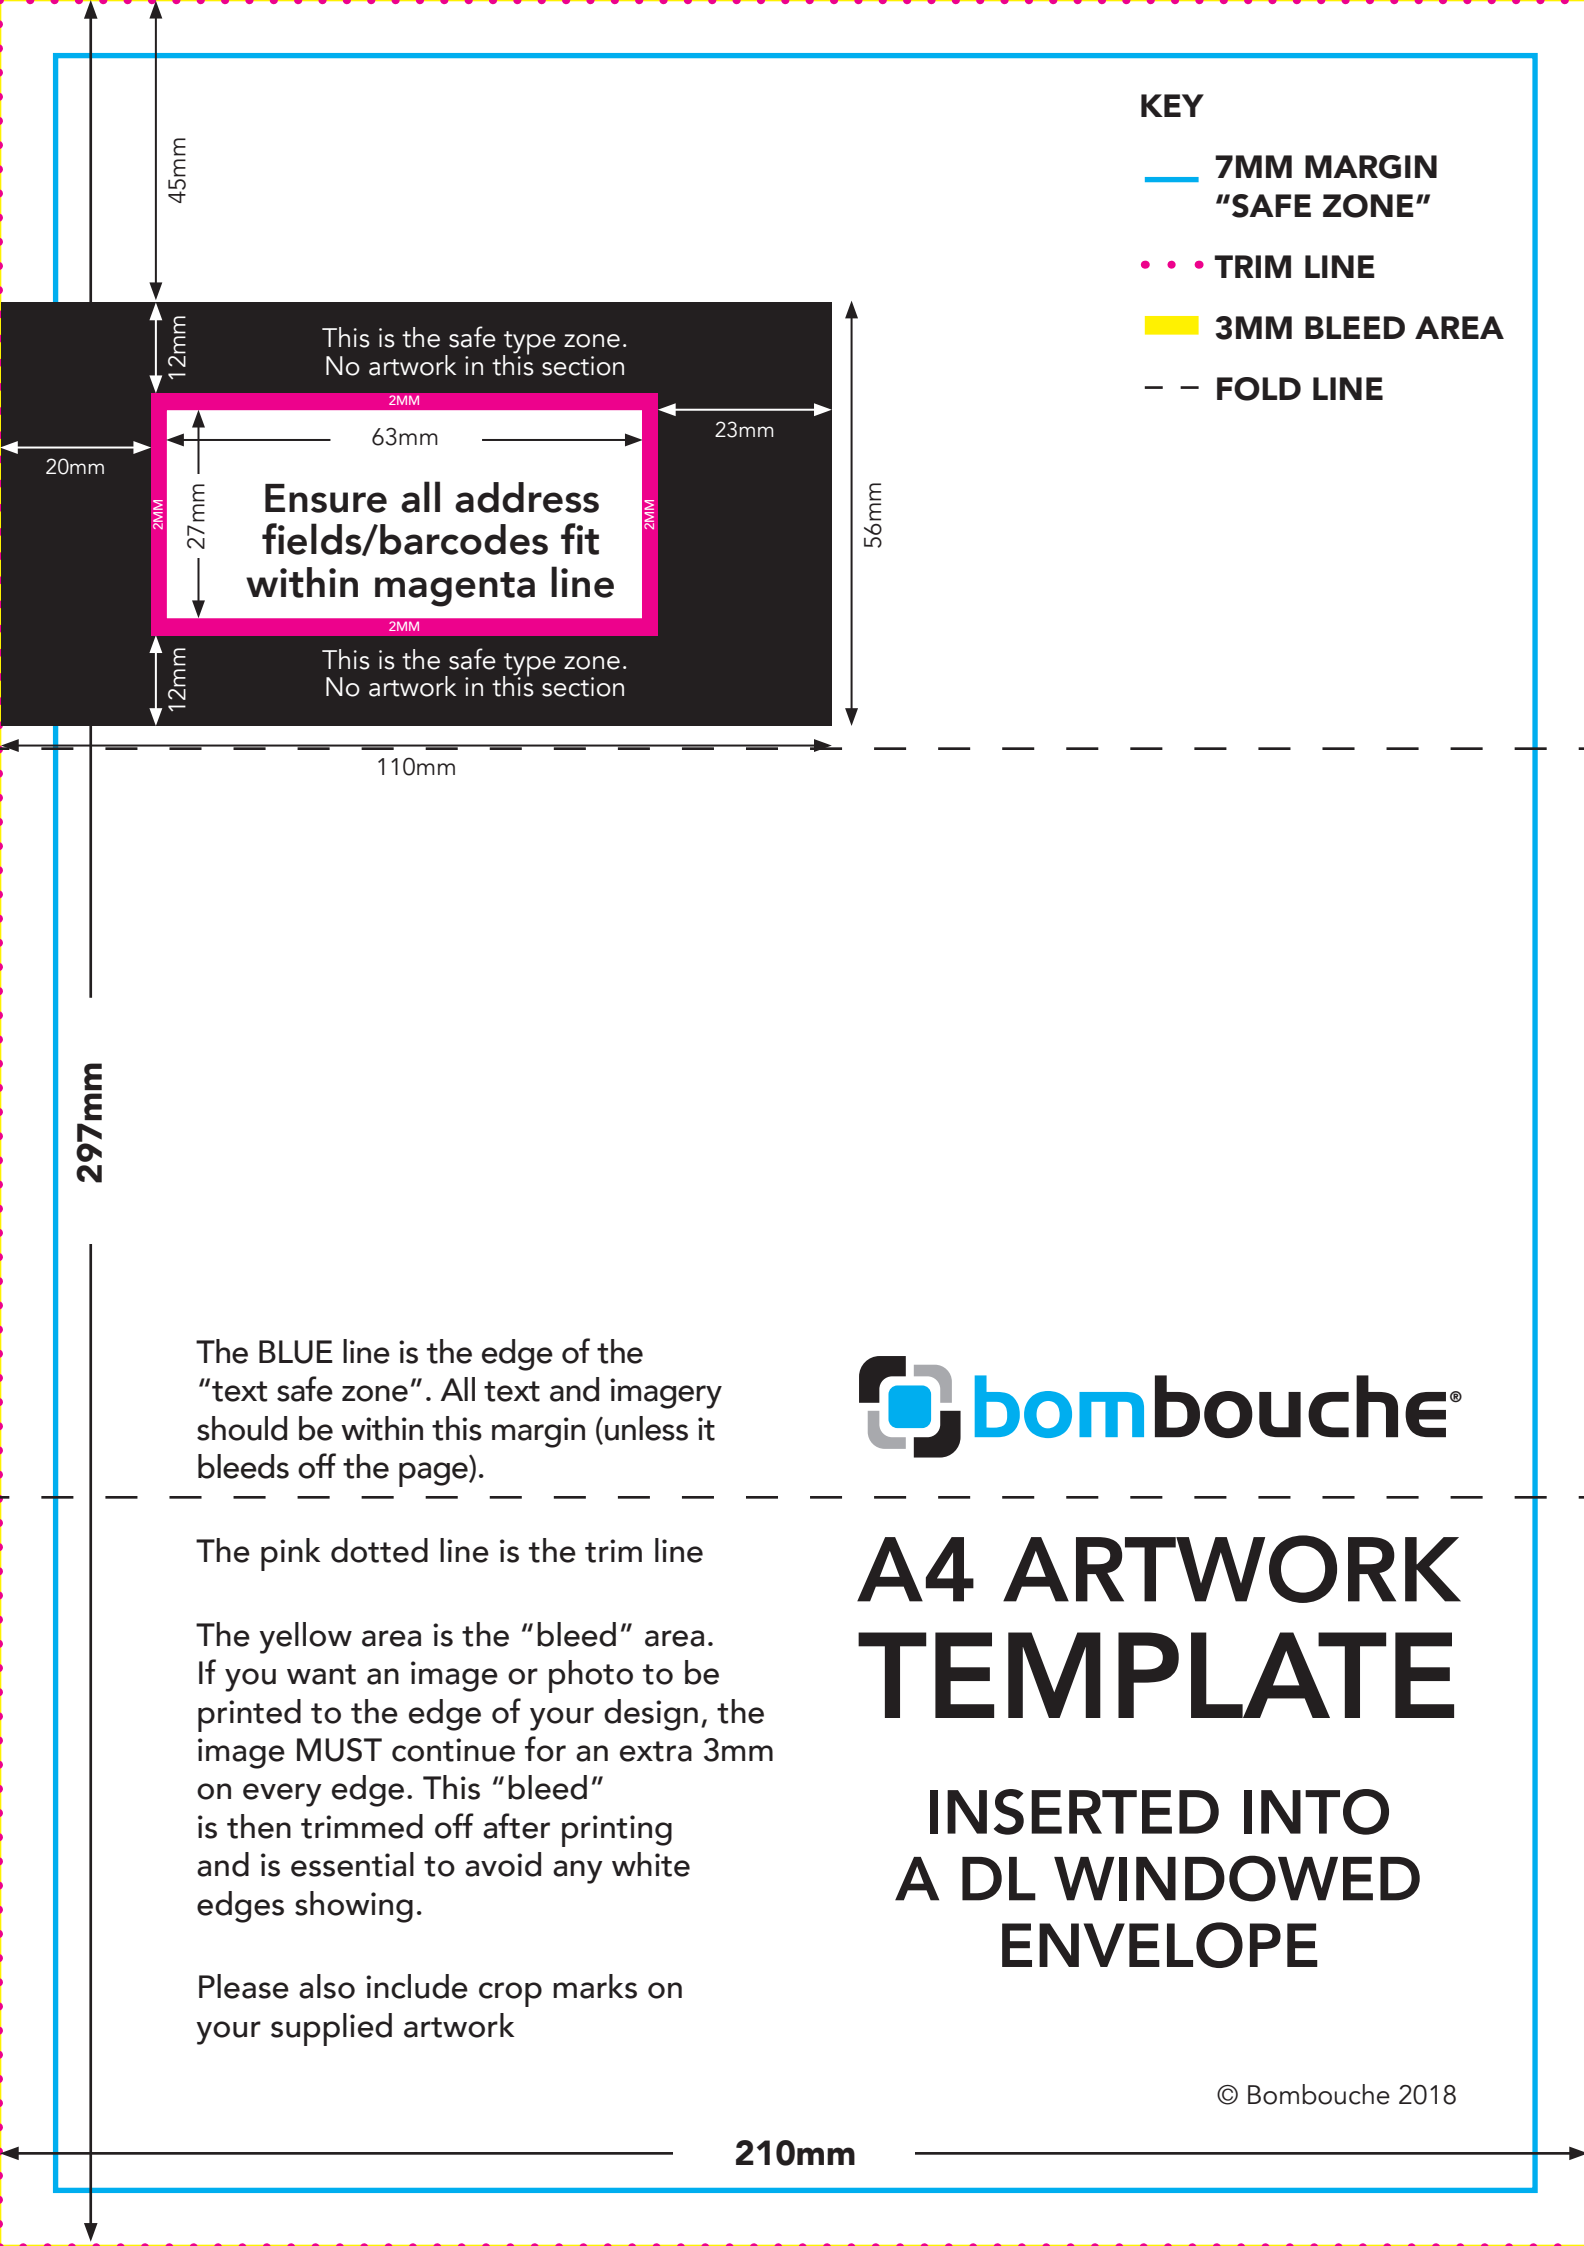

KEY

-  7MM MARGIN "SAFE ZONE"
-  TRIM LINE
-  3MM BLEED AREA
-  FOLD LINE

The BLUE line is the edge of the "text safe zone". All text and imagery should be within this margin (unless it bleeds off the page).

The pink dotted line is the trim line

The yellow area is the "bleed" area. If you want an image or photo to be printed to the edge of your design, the image **MUST** continue for an extra 3mm on every edge. This "bleed" is then trimmed off after printing and is essential to avoid any white edges showing.

Please also include crop marks on your supplied artwork

A4 ARTWORK TEMPLATE

INSERTED INTO A DL WINDOWED ENVELOPE

© Bombouche 2018

210mm