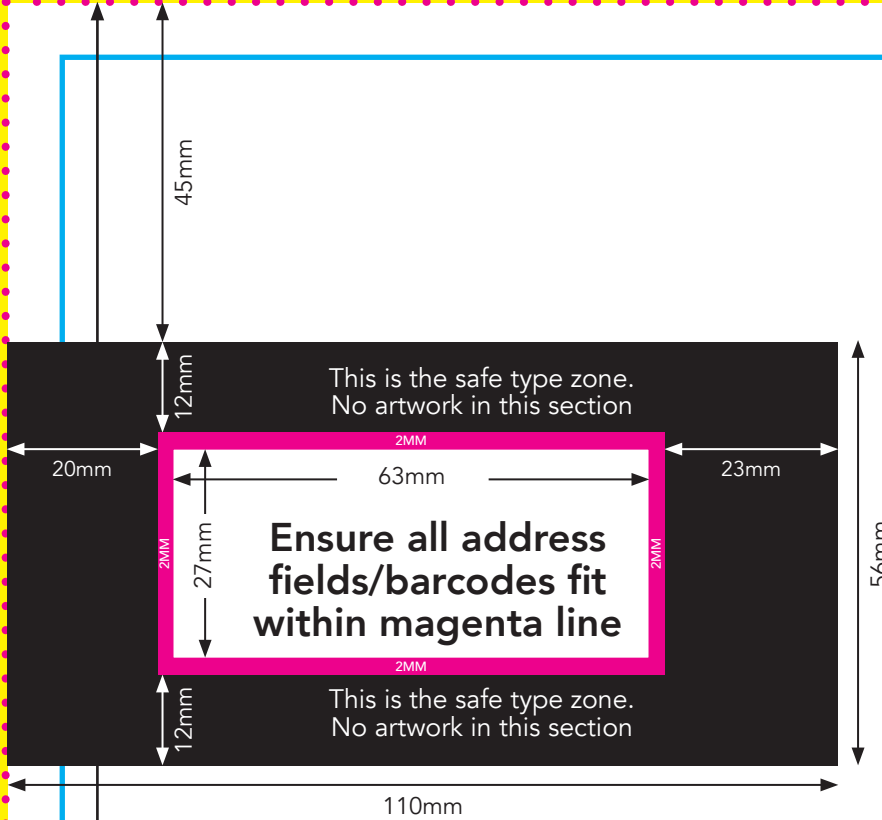

KEY

-  7MM MARGIN "SAFE ZONE"
-  TRIM LINE
-  3MM BLEED AREA
-  FOLD LINE

297mm

A4 letter fold line

The BLUE line is the edge of the "text safe zone". All text and imagery should be within this margin (unless it bleeds off the page).

The pink dotted line is the trim line

The yellow area is the "bleed" area. If you want an image or photo to be printed to the edge of your design, the image **MUST** continue for an extra 3mm on every edge. This "bleed" is then trimmed off after printing and is essential to avoid any white edges showing.

Please also include crop marks on your supplied artwork

A4 ARTWORK TEMPLATE

INSERTED INTO A C5 WINDOWED ENVELOPE

© Bombouche 2018

210mm